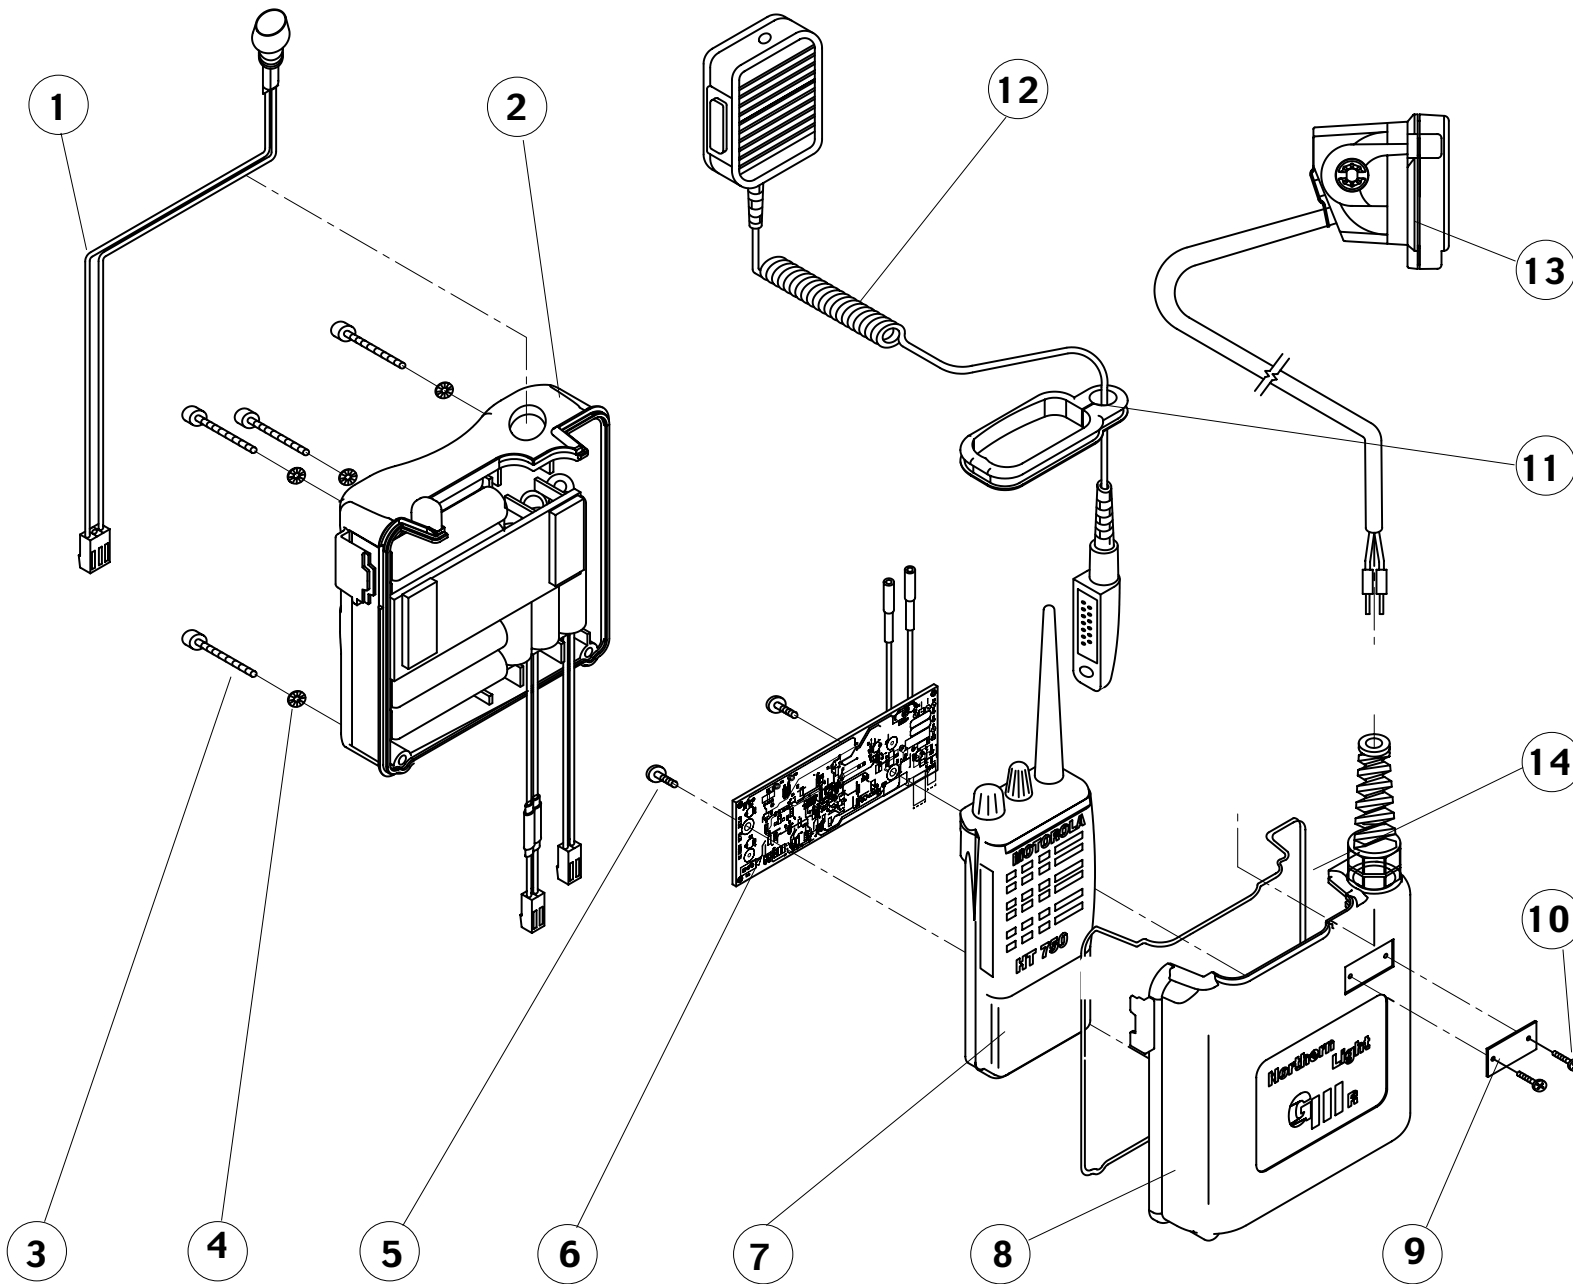

Northern Light **GIIITM** Radio Cap Lamp Part Numbers

- 1** High Beam Button Assembly **GB00063** (optional)
- 2** Battery Case Assembly **GB92061**
- 3** Screw **GS6711**
- 4** Washer, Lock M4 **GS6501**
- 5** Screw M3 **GS6708**
- 6** Battery PCC **GB00S01**
- 7** Radio HT 750 (or, see Motorola Radio Chart)
- 8** Enclosure, Radio Case **GB00064**
- 9** I.D. Plate **GS7816**
- 10** Screw **GS6704**
- 11** Gasket, Radio **GS8162**
- 12** Speaker Mic **GS1815**
- 13** Headpiece Options: Flange Bulb **GH1100** or Premium Spot **GH2100**
- 14** Gasket, O-Ring **GS7309**

Headpiece
GH1100 or GH2100

I.D. Plate
GS7816

Gasket, Radio
GS8162

Battery Case
Assembly
GB92061

Motorola Speaker Mic
GS1815

High Beam
Button Assembly
GB00063

Compatible Motorola Radio Chart

Market Area	Model Reference	
North America	HT 750	HT 1250
	MTX 850	MTX 8250
	MTX 950	MTX 9250
	MTX 450	MTX 4500
	MTX 150	MTX 1500
	HT 750LS	HT1250LS+
	PR05150	PR07150
Latin America incl. Mexico		
Asia Pacific (incl. Australia)	GP 328	GP 338
	GP 329	GP 339
Europe/ Africa & Middle East	GP 140	GP 360
	GP 340	GP 380