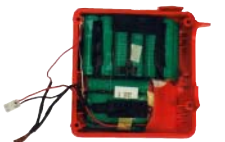

Northern Light **GIIITM** Radio Cap Lamp Part Numbers

- 1** High Beam Button Assembly **GB00063** (optional)
- 2** Battery Case Assembly **GB92061**
- 3** Screw **GS6711**
- 4** Washer, Lock M4 **GS6501**
- 5** Screw M3 **GS6708**
- 6** Battery PCC **GB00S01**
- 7** Radio HT 750 (or, see Motorola Radio Chart)
- 8** Enclosure, Radio Case **GB00064**
- 9** I.D. Plate **GS7816**
- 10** Screw **GS6704**
- 11** Gasket, Radio **GS8162**
- 12** Speaker Mic **GS1815**
- 13** Headpiece Options: Flange Bulb **GH1100** or Premium Spot **GH2100**
- 14** Gasket, O-Ring **GS7309**

Headpiece
GH1100 or GH2100

I.D. Plate
GS7816

Gasket, Radio
GS8162

Battery Case
Assembly
GB92061

Motorola Speaker Mic
GS1815

High Beam
Button Assembly
GB00063

Compatible Motorola Radio Chart

Market Area	Model Reference	
North America	HT 750	HT 1250
	MTX 850	MTX 8250
	MTX 950	MTX 9250
	MTX 450	MTX 4500
	MTX 150	MTX 1500
	HT 750LS	HT1250LS+
	PR05150	PR07150
Latin America incl. Mexico		
Asia Pacific (incl. Australia)	GP 328	GP 338
	GP 329	GP 339
Europe/ Africa & Middle East	GP 140	GP 360
	GP 340	GP 380